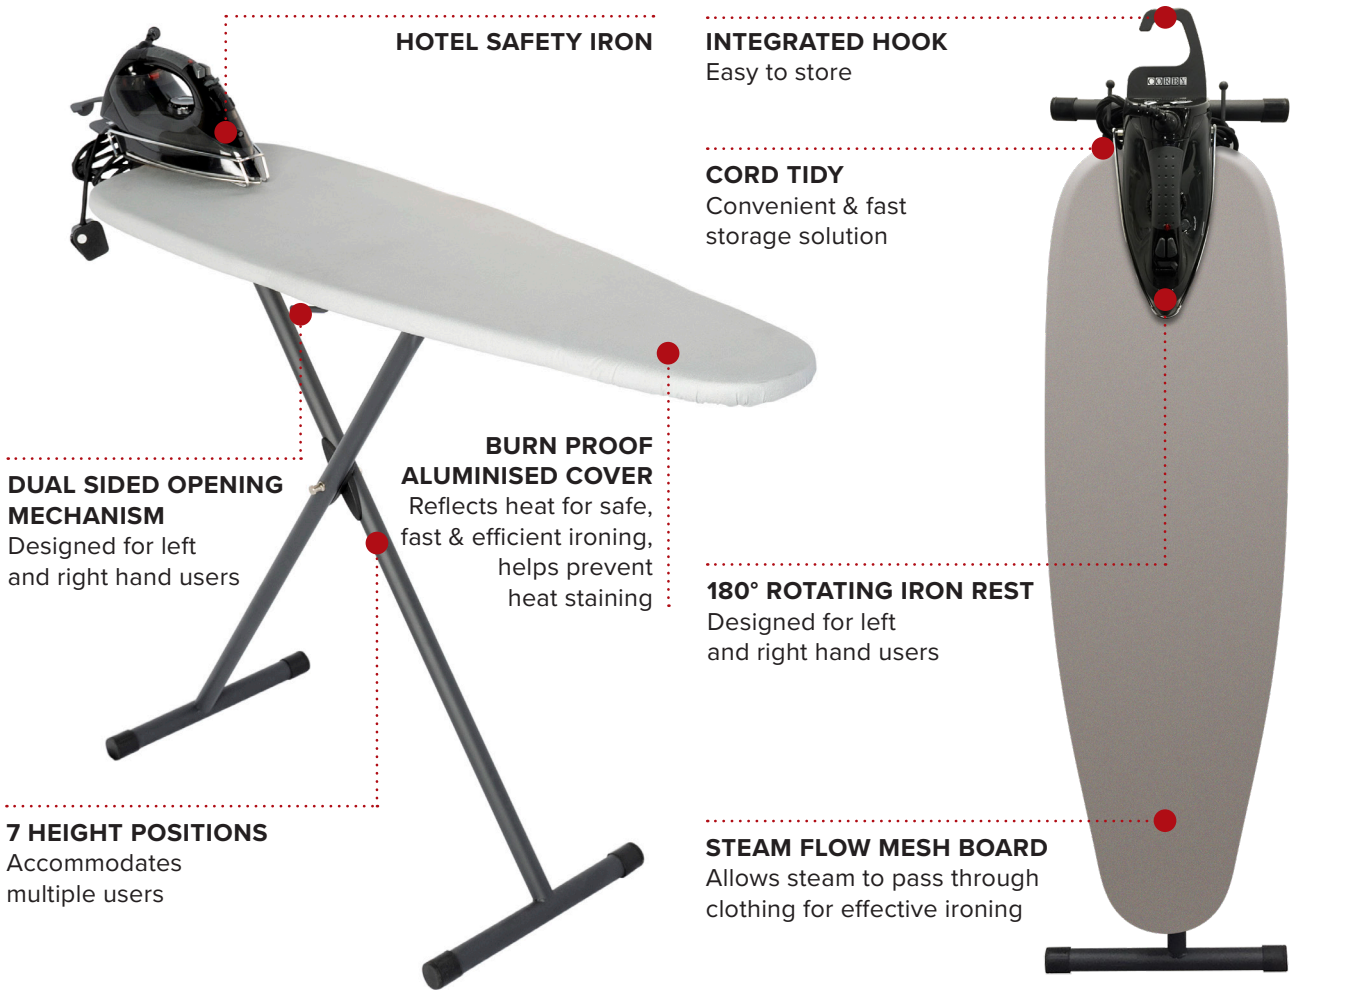

# OXFORD PREMIUM IRONING CENTRE - GREY

**HOTEL SAFETY IRON**

**INTEGRATED HOOK**

Easy to store

**CORD TIDY**

Convenient & fast storage solution

**DUAL SIDED OPENING MECHANISM**

Designed for left and right hand users

**BURN PROOF ALUMINISED COVER**

Reflects heat for safe, fast & efficient ironing, helps prevent heat staining

**180° ROTATING IRON REST**

Designed for left and right hand users

**7 HEIGHT POSITIONS**

Accommodates multiple users

**STEAM FLOW MESH BOARD**

Allows steam to pass through clothing for effective ironing

- Durable powder coated legs & frame
- Multi surface rubber feet
- Easy open mechanism
- Foam backed cover
- Supplied with 2000W hotel safety iron
- Anti-theft security box
- 3 way auto cut off system
- Horizontal & vertical steam function
- Dual LED indicators

**3 YEAR ELECTRICAL GUARANTEE**

**BRITISH DESIGNED**

**ANTI DRIP**

**AUTO-OFF 30 SEC**

**AUTO-OFF 8 MINS**

**NON-STICK SOLEPLATE**

**HOTEL SPECIFIED**

**STEAM-FLOW MESH BOARD**