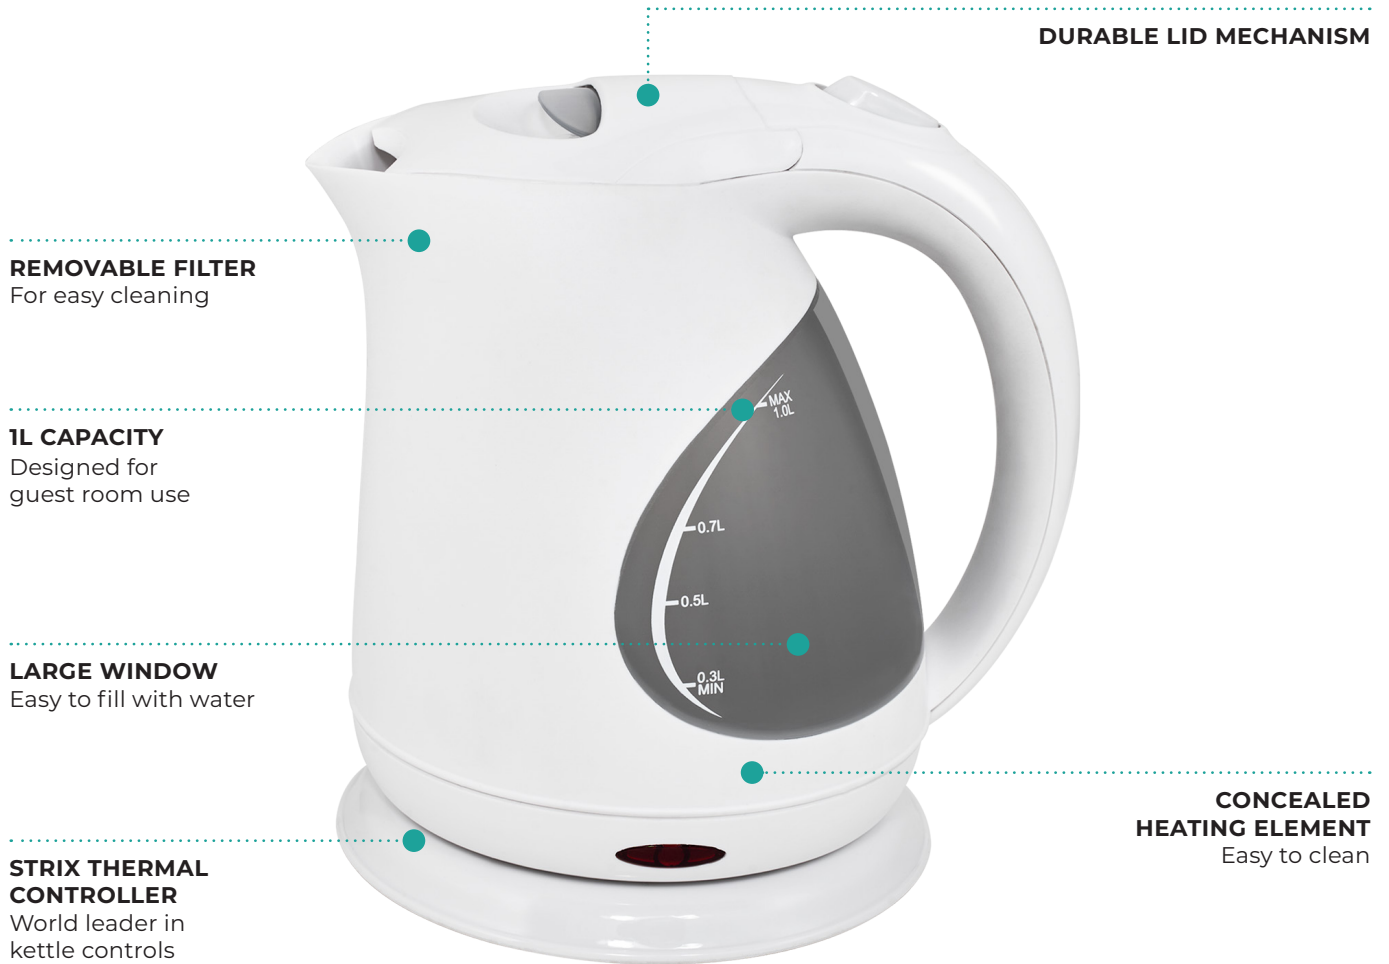

1L KETTLE (LANCASTER / KTL0004)

- Ergonomic handle design
- Boil dry protection
- 360° base
- Integrated water level markings
- Integrated power cord tidy
- Textured white & gloss finish

Specification

White
1250W - 1500W
0.70kg
Cable length: 0.7m