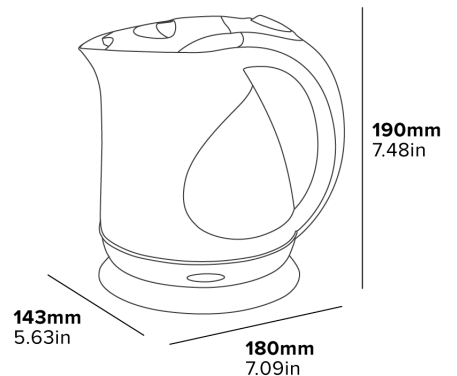

1L KETTLE (LANCASTER / KTL0004)

- Ergonomic handle design
- Boil dry protection
- 360° base
- Integrated water level markings
- Integrated power cord tidy
- Textured white & gloss finish

Specification

White
1250W - 1500W
0.70kg
Cable length: 0.7m