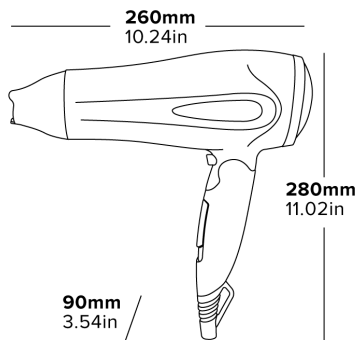

2000W HAIR DRYER (BEDFORD / CH-605)

2000W
Powerful drying

SUPPLIED WITH CONCENTRATOR NOZZLE
For precise drying & styling

COOL BLOW FEATURE

2 SPEED SETTINGS
3 TEMPERATURE SETTINGS

FOLDING DESIGN
Space saving

REMOVABLE FILTER
For easy cleaning

- Ergonomic handle design
- Double insulated body
- Coiled cable
- Overheat protection
- Durable Zig Zag heater
- 18,000 RPM

Specification

Black & Chrome
2000W
0.60kg
76 dB
Cable length: 0.8 - 2.1m