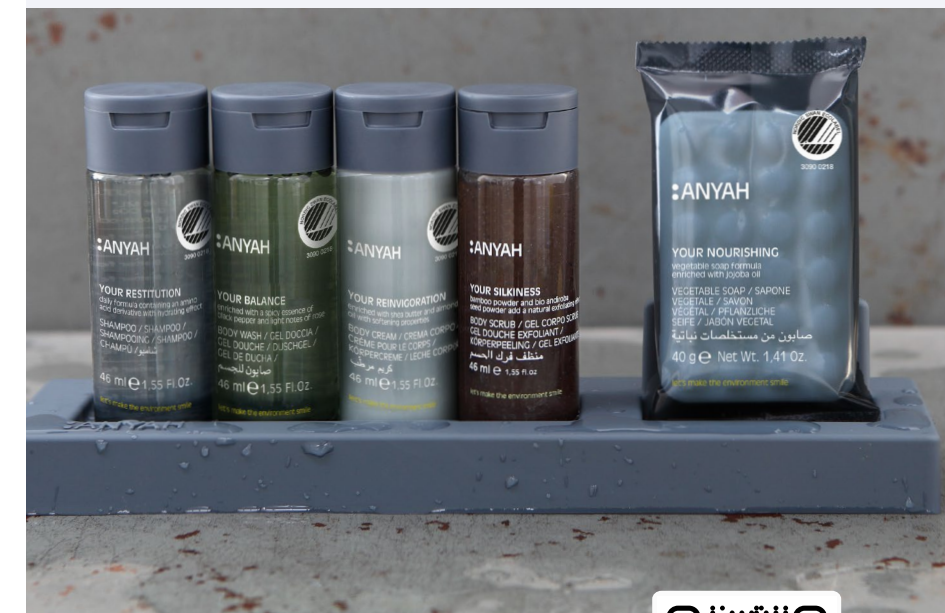

STAY CONNECTED WITH US!
JOIN OUR COMMUNITY

f @ GFLCOSMETICS

GFL SA
Via Sorenco 1, (CH)
6900 Lugano
T +41(0)91 9607500
F +41(0)91 9607599
info.eu@gflcosmetics.com
www.gflcosmetics.com

GFL SA ITALIAN BRANCH
Via Santa Sofia 29,
Milano (MI) Italy
www.gflcosmetics.com
info.eu@gflcosmetics.com

**GFL MIDDLE EAST
COSMETICS TRADING LLC**
Regus - Central One District - C1
Building
Dubai World Trade Centre
PO Box 114142, Dubai UAE
www.gflcosmetics.com
info.me@gflcosmetics.com

GFL USA INC.
GFL USA
254 36th St
UNIT C256
Brooklyn, NY 11232
us.gflcosmetics.com
info.usa@gflcosmetics.com

GFL SA
8 Northumberland Avenue,
London
WC2N 5BY
UNITED KINGDOM
www.gflcosmetics.com

PLANT:
GFL S.r.l.
Via del Benessere, 4
27010 Siziano (PV) Italy
info@gfl.it