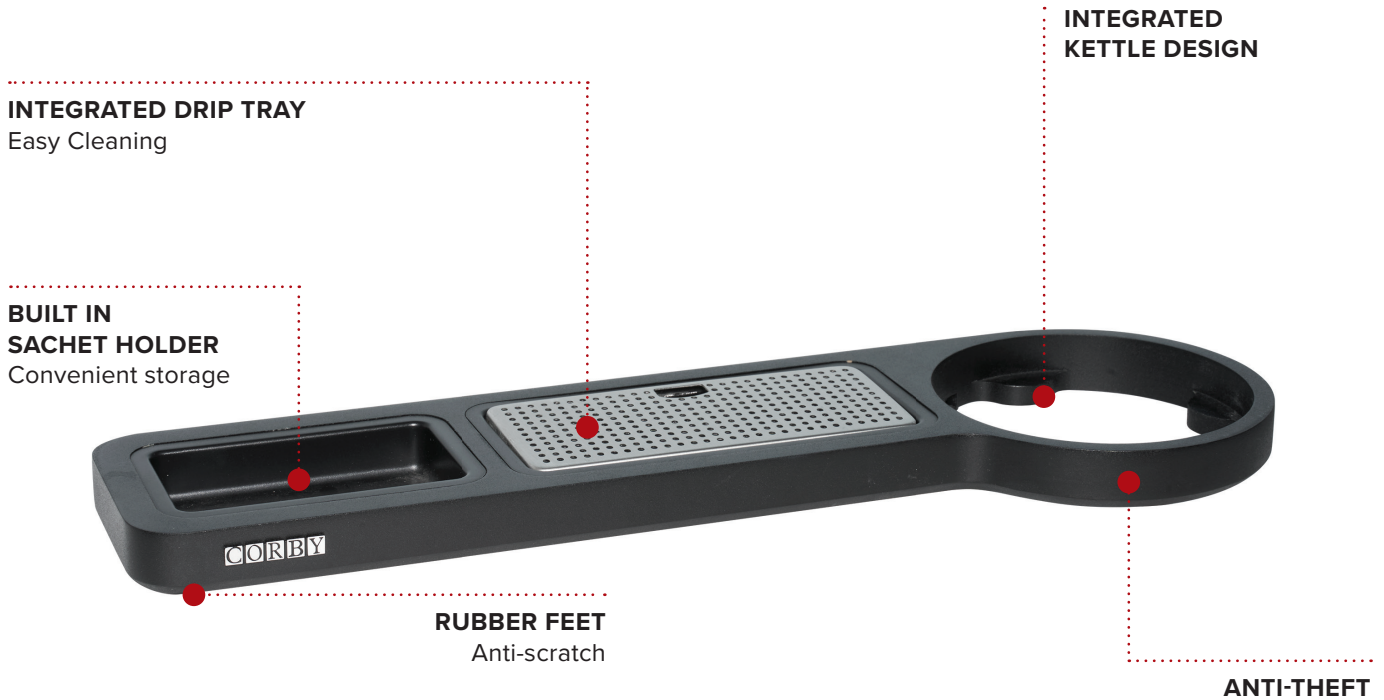

BECKETT COMPACT WELCOME TRAY

- Accommodates all Corby Caterbury & the Kensington kettle
- Space saving design
- Moisture resistant MDF
- ABS Sachet holder: L105 x W60 x D20mm

Specification

Black
0.6kg