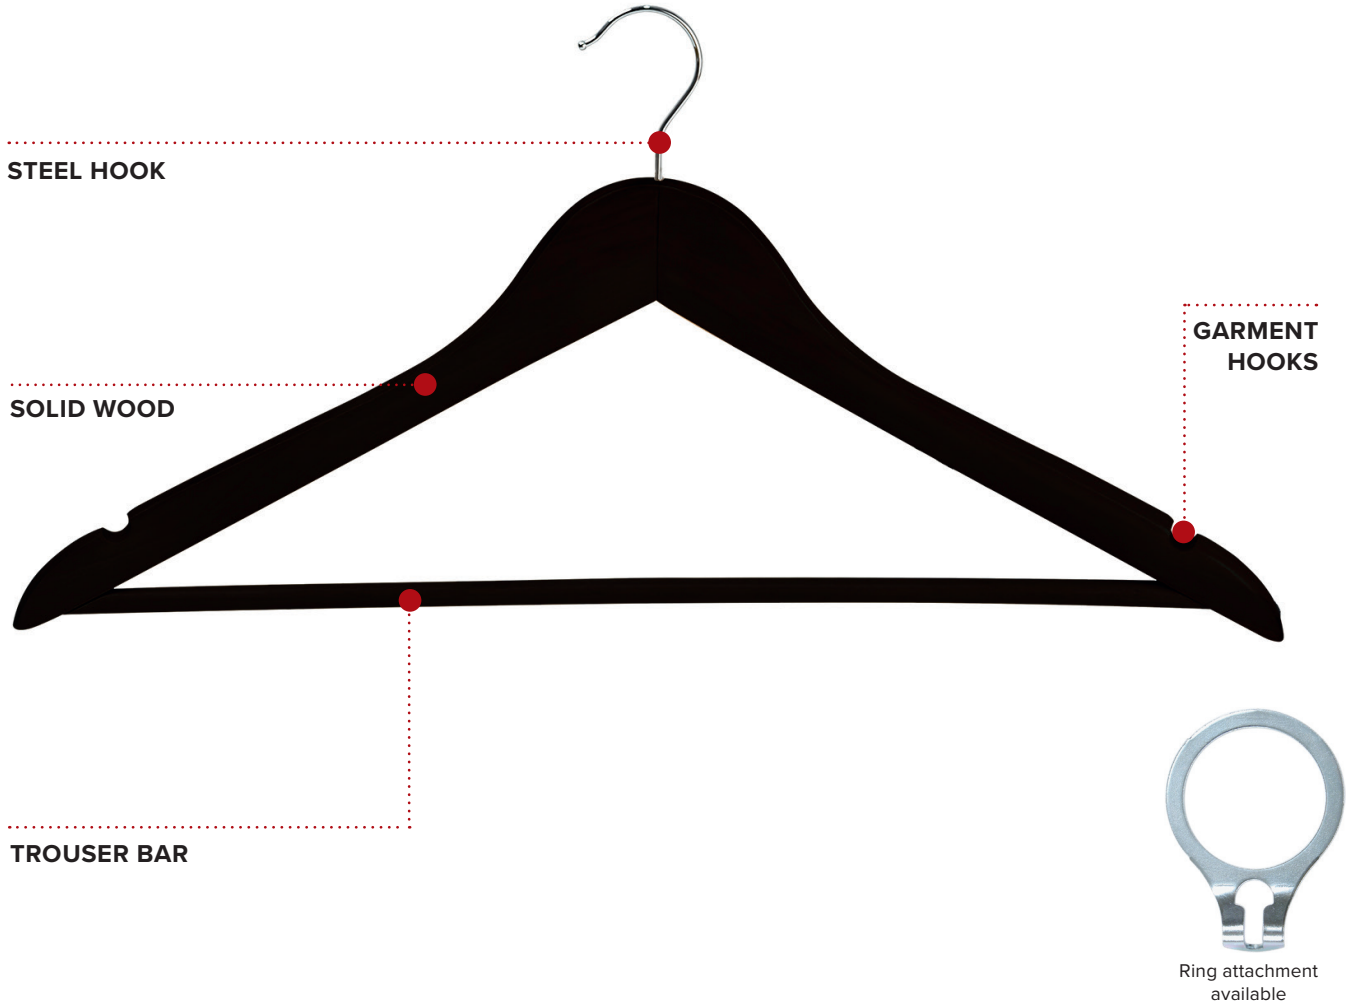

CHELSEA GUEST HANGER

Specification

Black
0.1kg