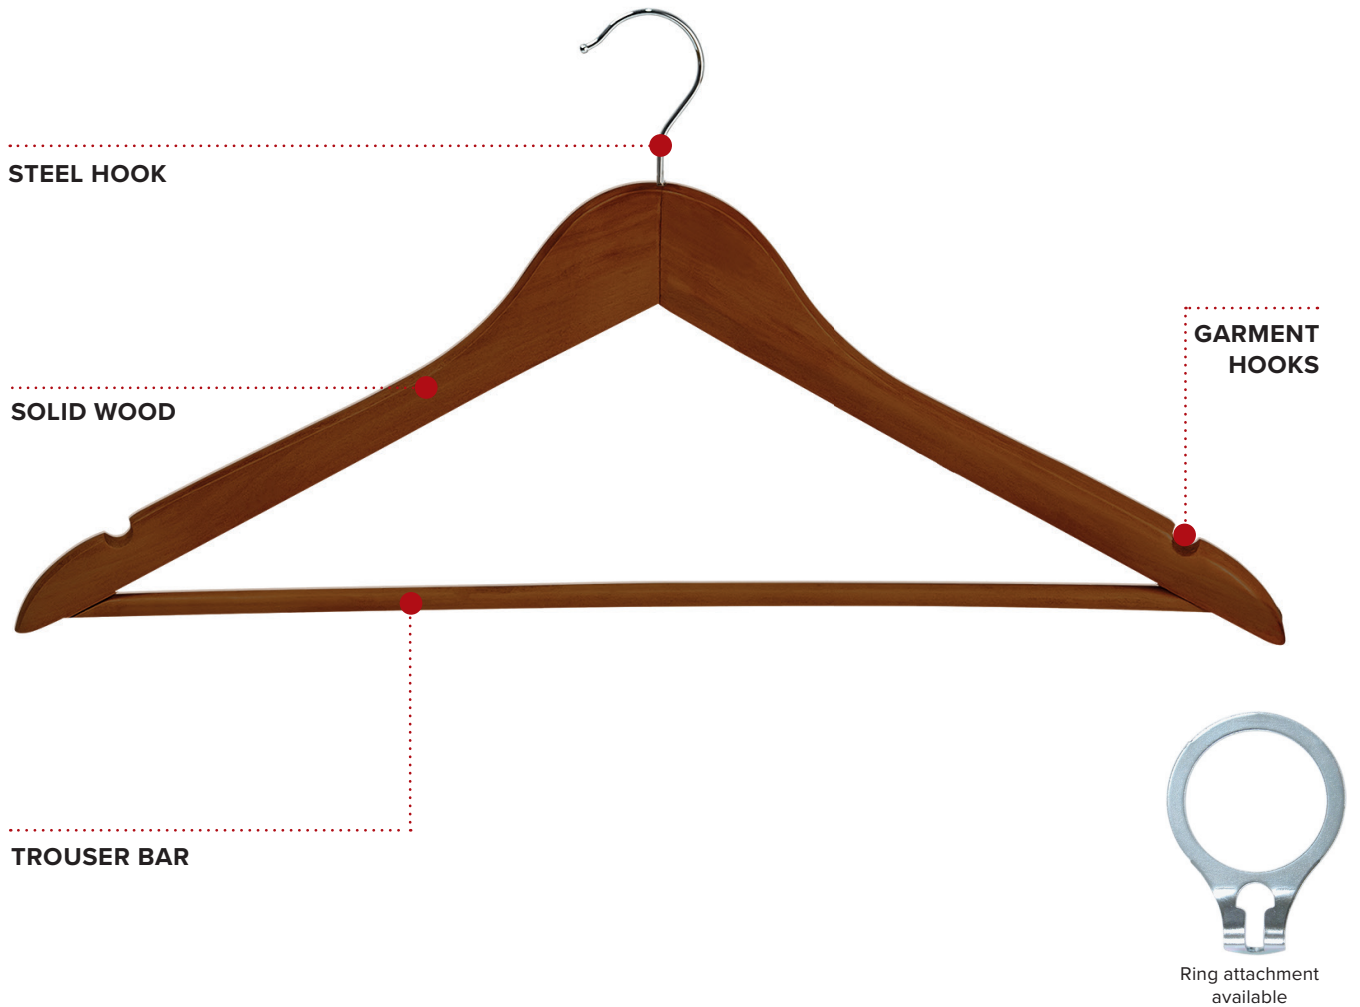

CHELSEA GUEST HANGER

Specification
Dark Wood
0.1kg