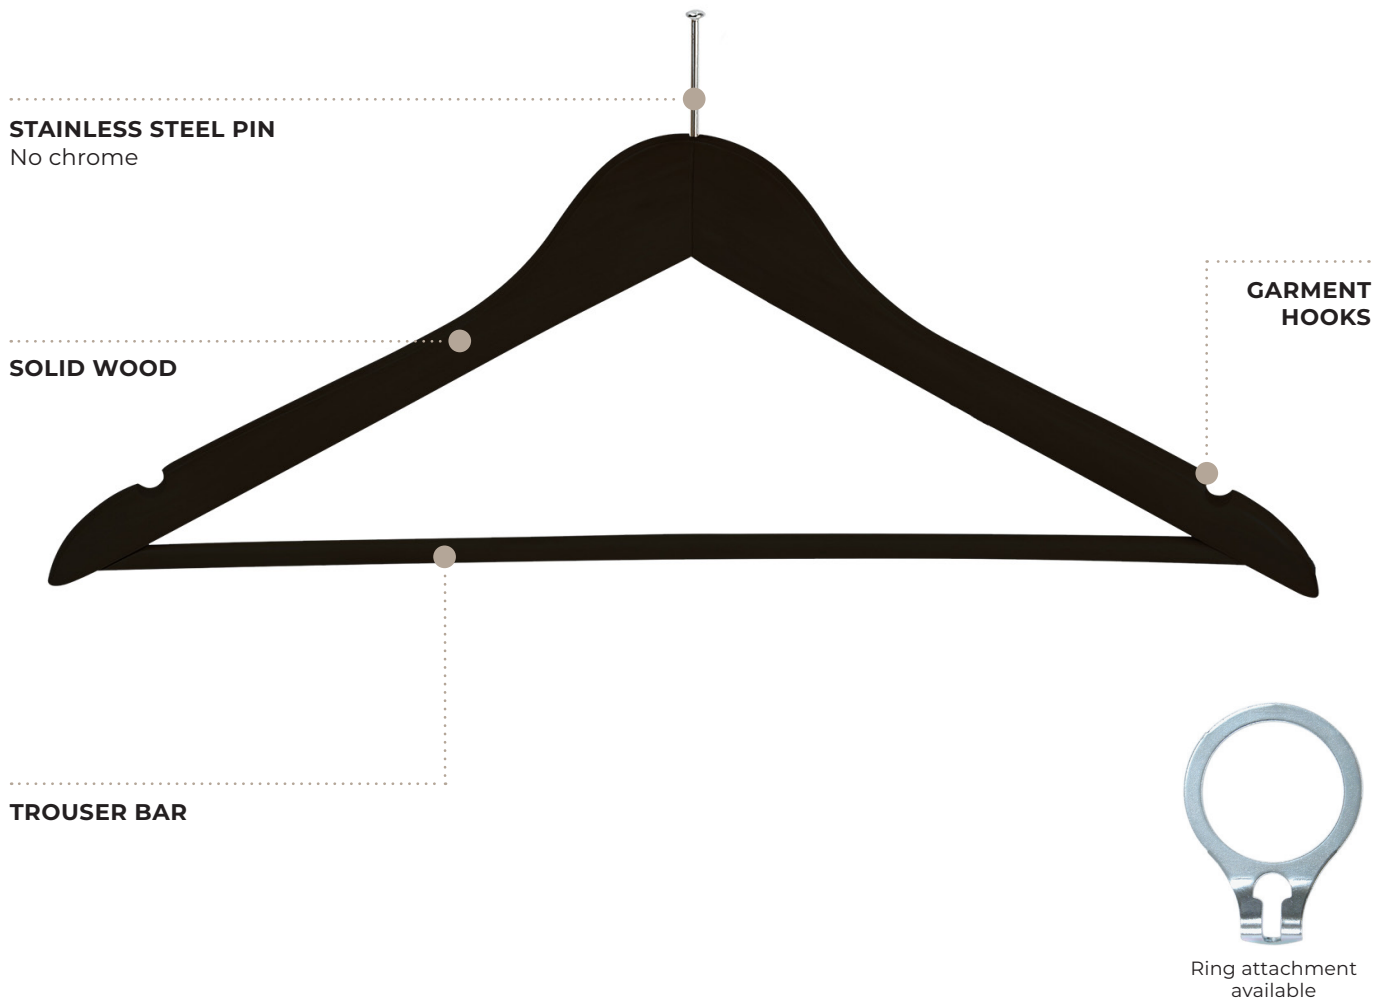

## Guest Hanger with Security Pin

CORBY

### Specification

Black  
0.10kg