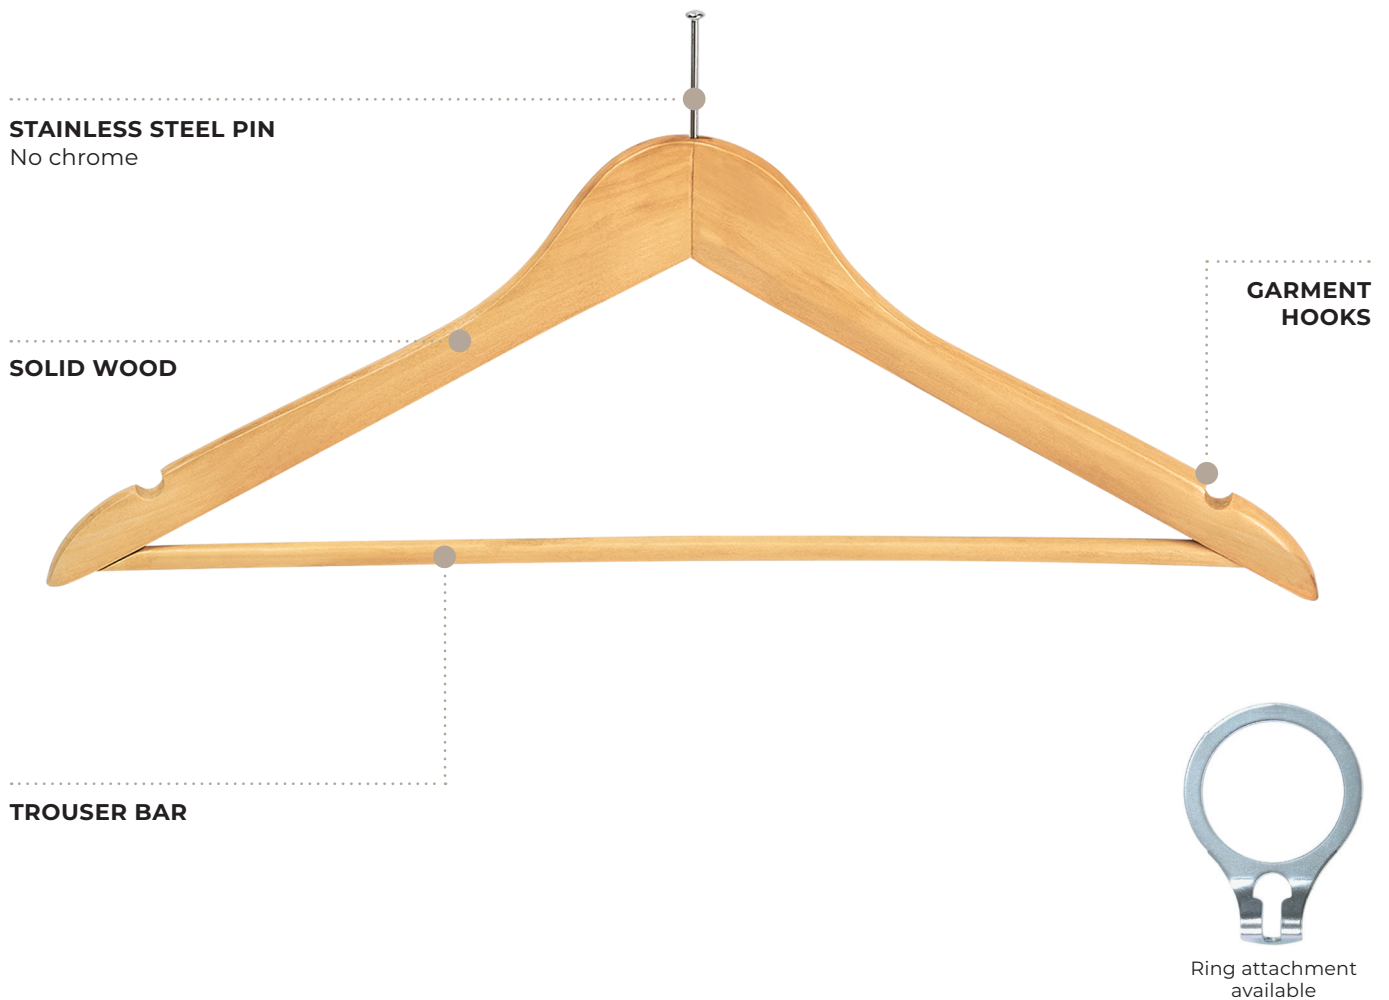

CHELSEA

Guest Hanger with Security Pin

CORBY

Specification

Light Wood
0.10kg

CHELSEA

Guest Hanger with Security Pin

CORBY

ABOUT THIS PRODUCT

The Chelsea Guest Hanger combines style, sustainability, and security for your hotel rooms. Made from solid wood, this eco-friendly black hanger features a secure pin, ensuring it stays in place. For additional ease, we also offer a security pin ring to keep your hangers securely in guest rooms. With its light wood finish and practical design, it's the perfect choice for both durability and peace of mind.