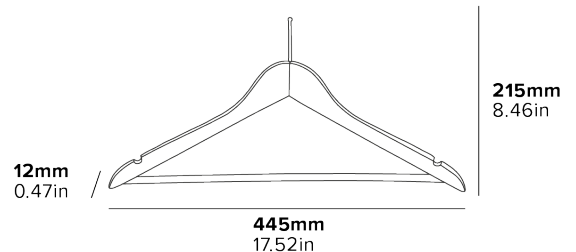

CHELSEA

Guest Hanger with Security Pin

CORBY

Specification

Light Wood
0.10kg

CHELSEA

Guest Hanger with Security Pin

CORBY

ABOUT THIS PRODUCT

The Chelsea Guest Hanger combines style, sustainability, and security for your hotel rooms. Made from solid wood, this eco-friendly black hanger features a secure pin, ensuring it stays in place. For additional ease, we also offer a security pin ring to keep your hangers securely in guest rooms. With its light wood finish and practical design, it's the perfect choice for both durability and peace of mind.