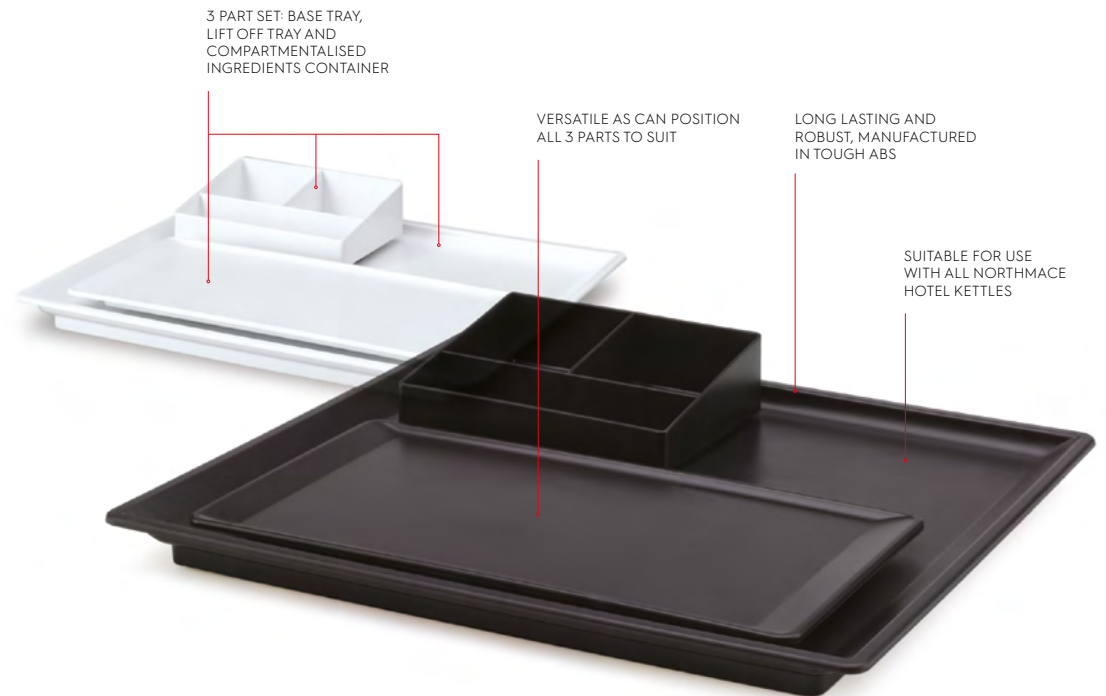

HOTEL TRAY SET HENDON

Technical information

GUARANTEE	4 years
DIMENSIONS (APPROX)	65mm(h) x 370mm(w) x 320mm(d) (including ingredients container)
PRODUCT CODE	HTS B (in Black)
PRODUCT CODE	HTS W (in White)