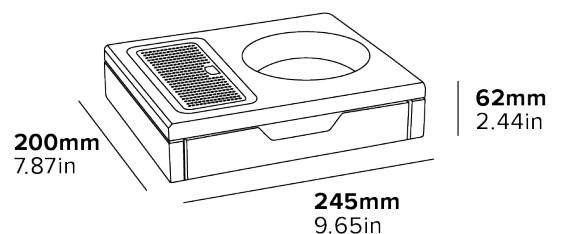

RUBBER FEET

Anti-scratch

ANTI-THEFT

- Accommodates Kensington kettle
- Space saving design
- Moisture resistant MDF
- Compartment 1: (x2)
H32 x W54 x D162mm
- Compartment 2:
H32 x W91 x D99mm
- Compartment 3:
H32 x W91 x D60mm

Specification

Black

1.30kg

(See Kensington Kettle specification)

KENSINGTON

Drawer Welcome Tray

CORBY

ABOUT THIS PRODUCT

Specification

Brushed Steel and Black
1000W
0.70kg
Cable length: 0.7m

HOTEL SPECIFIED

BRITISH DESIGNED

4 YEAR ELECTRICAL GUARANTEE

ECO FRIENDLY

304 GRADE STAINLESS STEEL

360° BASE

STRIX TECHNOLOGY

120mm
4.72in

175mm
6.89in

195mm
7.68in

KENSINGTON

0.6L Kettle

CORBY

ABOUT THIS PRODUCT