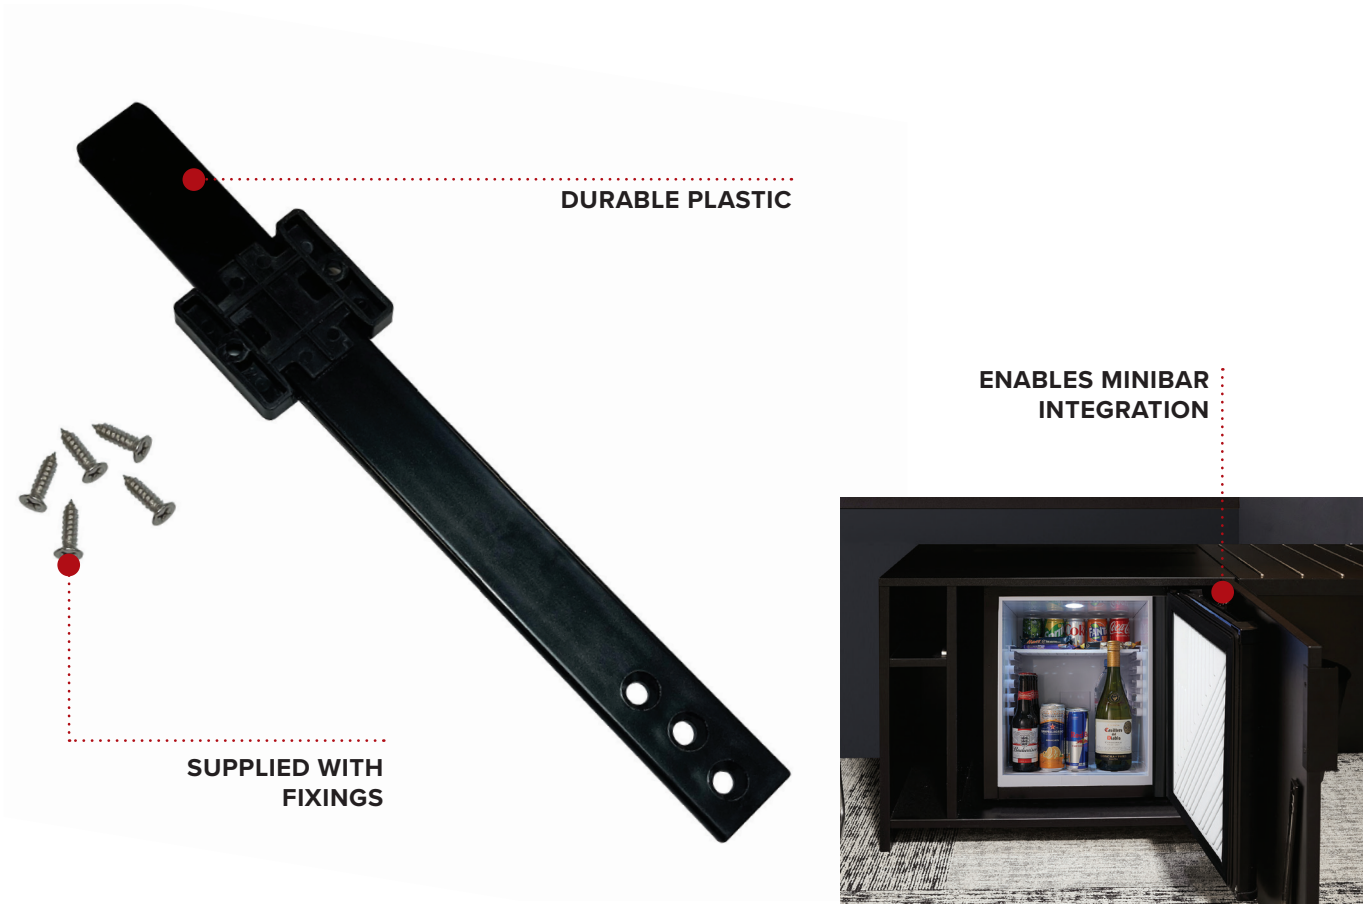

# MINIBAR SLIDER KIT

- Suitable for all solid door Eton minibars
- Easy to fit

**Specification**

Black  
0.32kg