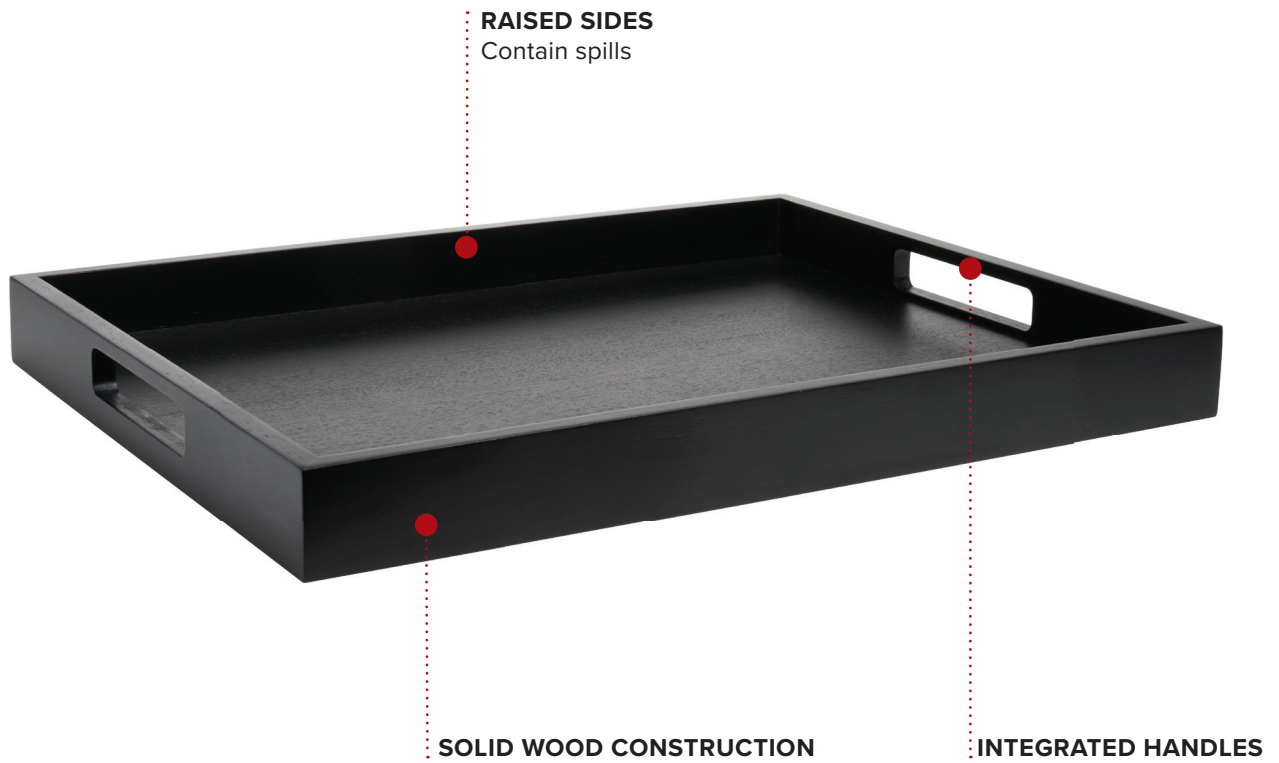

## RICHMOND COMPACT BUTLER TRAY

- Accommodates all Corby kettles, sachet holders & mug trays

**Specification**

Black  
0.85kg