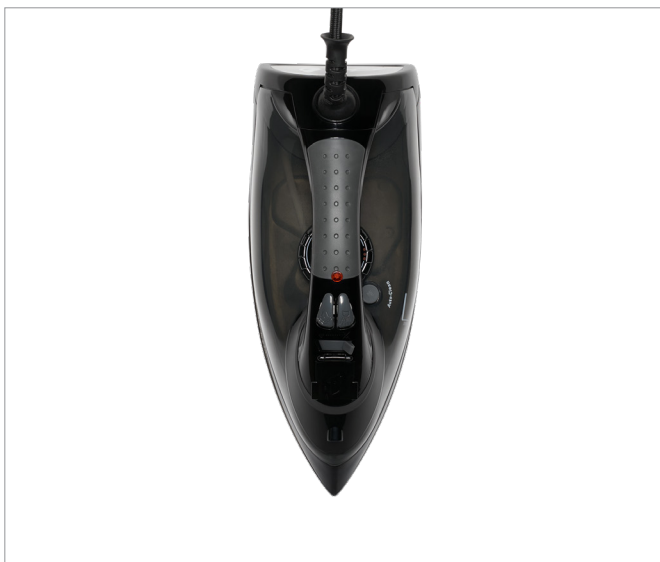

SHERWOOD

2000W Steam Iron

CORBY

ABOUT THIS PRODUCT

The Sherwood 2000W Steam Iron is the ideal choice for hotel guest rooms, offering a combination of durability, safety, and performance. Featuring a stainless steel soleplate for smooth, efficient ironing, this iron ensures quick and even heat distribution. The self-cleaning function maintains the appliance's longevity, while the adjustable temperature dial allows guests to tailor the heat to their fabric needs. Designed with hotel safety in mind, it includes a 3-way auto cut-off for added peace of mind. Perfect for maintaining a professional presentation in every room.