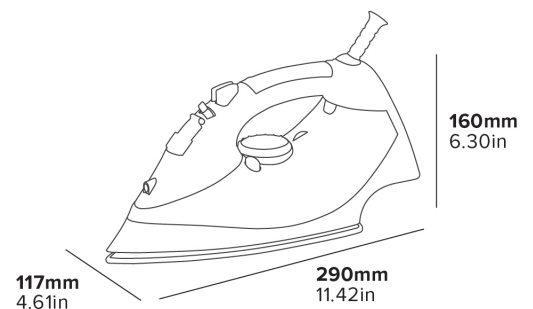

Specification

Black & Grey
1.20kg
2000W
3m cable length

4 YEAR
ELECTRICAL
GUARANTEE

HOTEL
SPECIFIED

BRITISH
DESIGNED

AUTO-OFF
30 SEC

AUTO-OFF
8 MINS

NON-STICK
SOLEPLATE

ANTI
DRIP