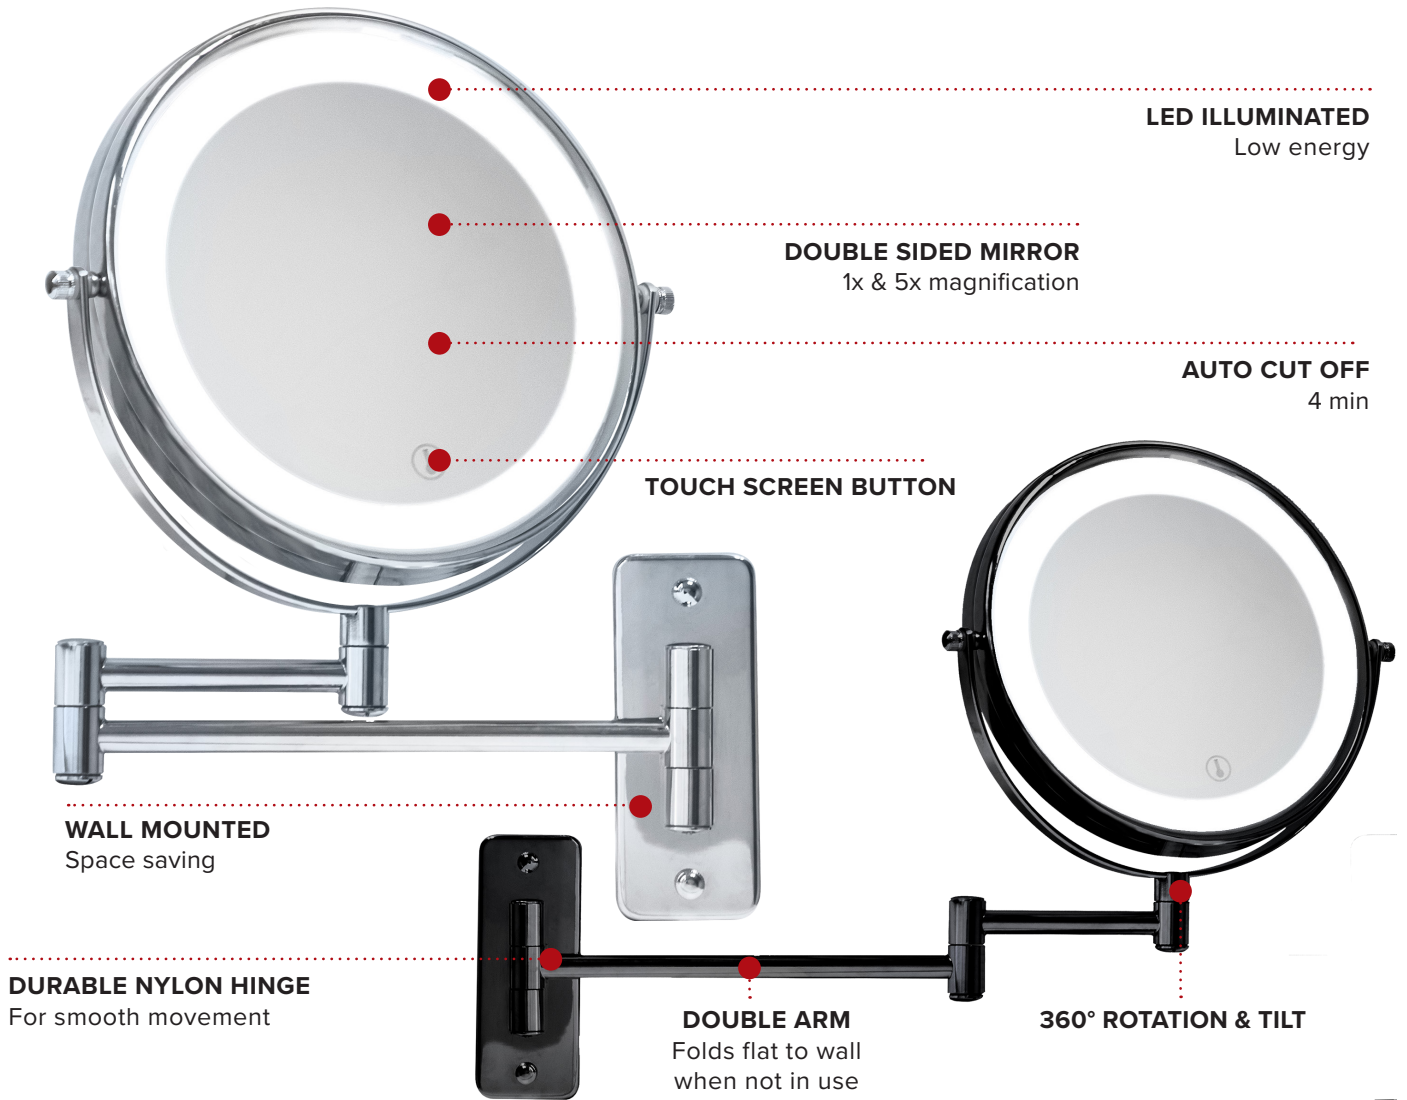

WINCHESTER WALL MOUNTED LED MIRROR

CHROME/BLACK CHROME

- Durable chrome finish
- Suitable for Bedrooms & Bathrooms
- Supplied with batteries
- Supplied with fixings

Specification

4 x AAA batteries
0.8kg / 0.95kg
Pack Qty: 12

Options

Chrome
Black Chrome