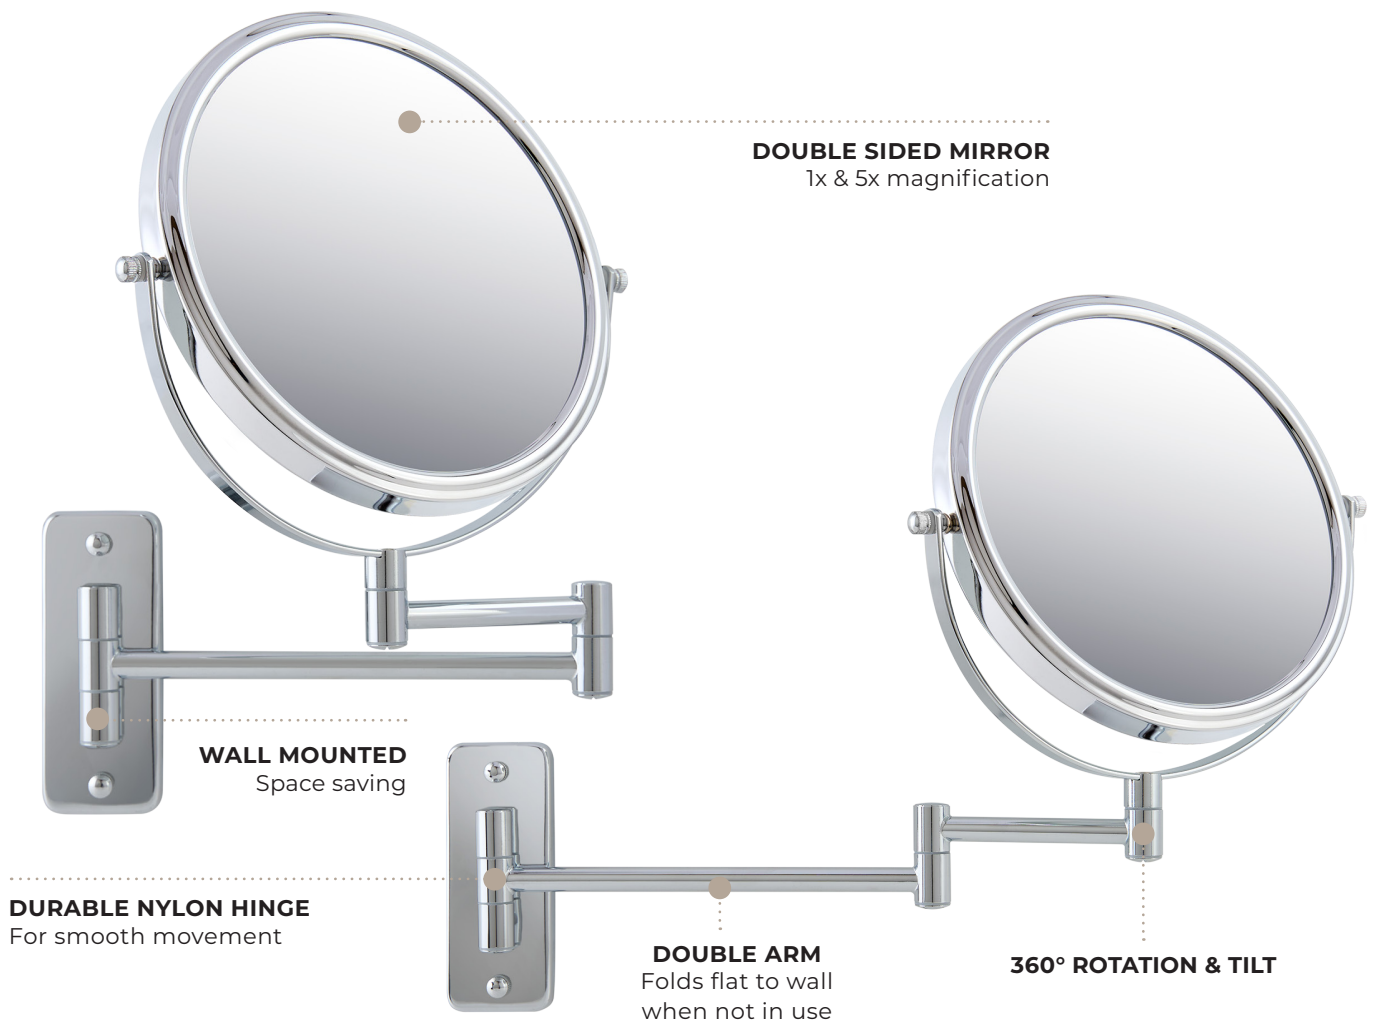

WINCHESTER

Wall Mounted Mirror

CORBY

- Durable Chrome finish
- Suitable for Bedrooms & Bathrooms
- Supplied with fixings

Specification

Chrome
0.80kg

WINCHESTER

Wall Mounted Mirror

CORBY

ABOUT THIS PRODUCT

Elevate the hotel guest bathrooms with Winchester Wall Mounted Mirror in Chrome. This stylish mirror features a double-sided design with 5x magnification, perfect for precise grooming. The extendable arm and adjustable head provide versatile positioning for your convenience. Supplied with fixings, it's an ideal choice for hoteliers looking for elegance and practicality.

Hotel Supplies

PRODUCTS OF DISTINCTION

Proud Distributors of Luxurious Hotel Supplies

At Hotel Supplies Ltd, we provide a wide selection of high-quality products to elevate your guests' experience. From luxurious toiletries and cozy bathrobes to eco-friendly welcome amenities and tailored items, we cater to both small and large-scale requirements—whether it's for intimate boutiques or ambitious new hotel projects.