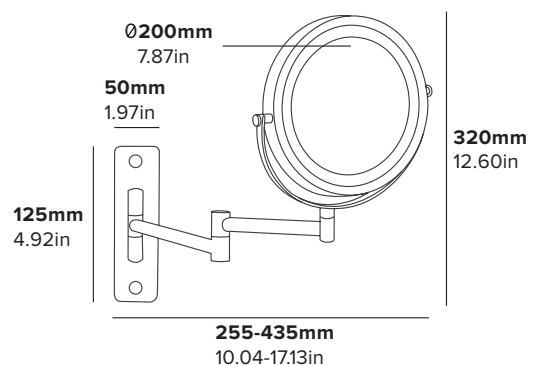

WINCHESTER

Wall Mounted Mirror

CORBY

- Durable Chrome finish
- Suitable for Bedrooms & Bathrooms
- Supplied with fixings

Specification

Chrome
0.80kg

WINCHESTER

Wall Mounted Mirror

CORBY

ABOUT THIS PRODUCT

Elevate the hotel guest bathrooms with Winchester Wall Mounted Mirror in Chrome. This stylish mirror features a double-sided design with 5x magnification, perfect for precise grooming. The extendable arm and adjustable head provide versatile positioning for your convenience. Supplied with fixings, it's an ideal choice for hoteliers looking for elegance and practicality.