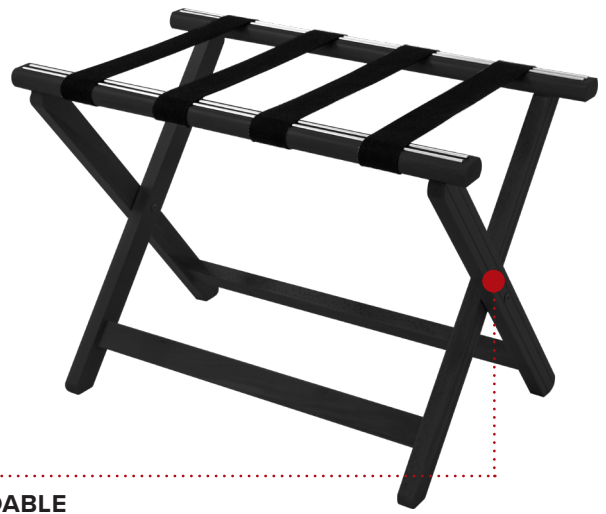

YORK WOODEN LUGGAGE RACK
DARK WOOD/BEECH/MAHOGANY/BLACK

DURABLE NYLON STRAPS

CHROME INLAYS
Protects wood

SOLID WOOD CONSTRUCTION

FOLDABLE
Easy to store

- Holds up to 50kg

Specification
3.3kg

Options
Dark wood
Beech
Mahogany
Black

150mm
5.90in

600mm
23.62in

655mm
25.79in

485mm
19.09in

385mm
15.16in