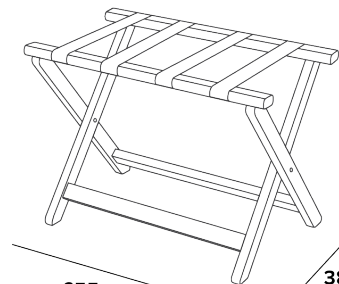

YORK WOODEN LUGGAGE RACK
DARK WOOD/BEECH/MAHOGANY/BLACK

DURABLE NYLON STRAPS

CHROME INLAYS
Protects wood

SOLID WOOD CONSTRUCTION

FOLDABLE
Easy to store

- Holds up to 50kg

Specification
3.3kg

Options
Dark wood
Beech
Mahogany
Black

150mm
5.90in

600mm
23.62in

655mm
25.79in

485mm
19.09in

385mm
15.16in