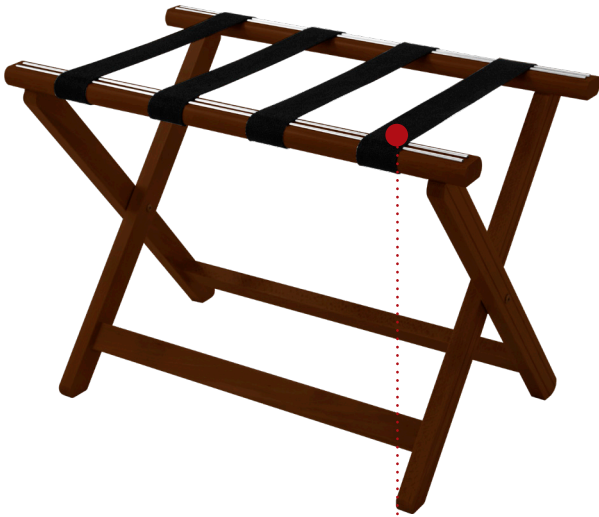

YORK WOODEN LUGGAGE RACK
DARK WOOD/BEECH/MAHOGANY/BLACK

DURABLE NYLON STRAPS

CHROME INLAYS
Protects wood

SOLID WOOD CONSTRUCTION

FOLDABLE
Easy to store

- Holds up to 50kg

Specification
3.3kg

Options
Dark wood
Beech
Mahogany
Black

150mm
5.90in

600mm
23.62in

655mm
25.79in

485mm
19.09in

385mm
15.16in