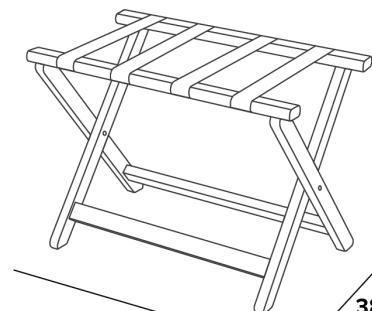

# YORK WOODEN LUGGAGE RACK

- Holds up to 50kg

**Specification**

Black  
3.3kg

150mm  
5.90in

600mm  
23.62in

655mm  
25.79in

485mm  
19.09in

385mm  
15.16in