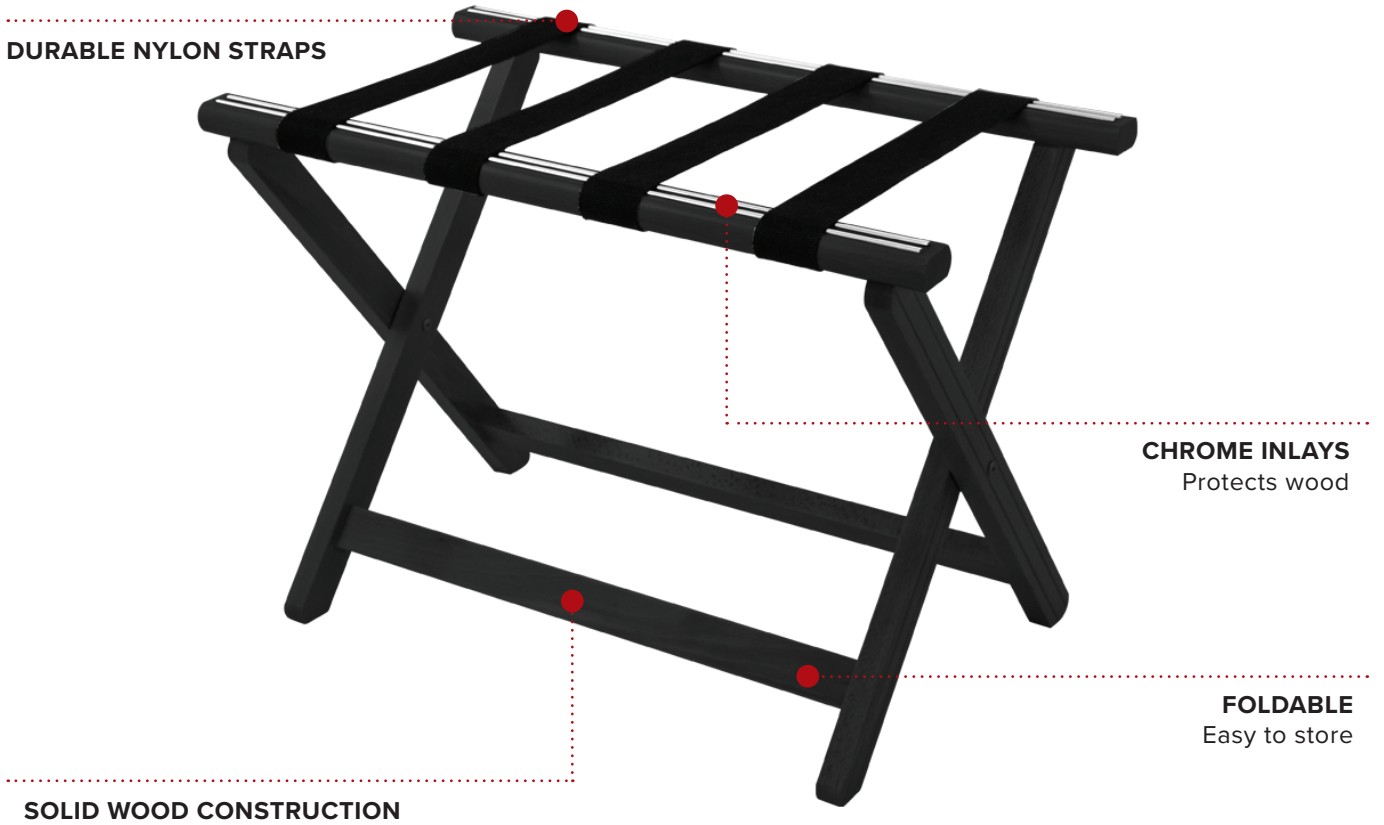

# YORK WOODEN LUGGAGE RACK

- Holds up to 50kg

**Specification**

Black  
3.3kg

150mm  
5.90in

600mm  
23.62in

655mm  
25.79in

485mm  
19.09in

385mm  
15.16in